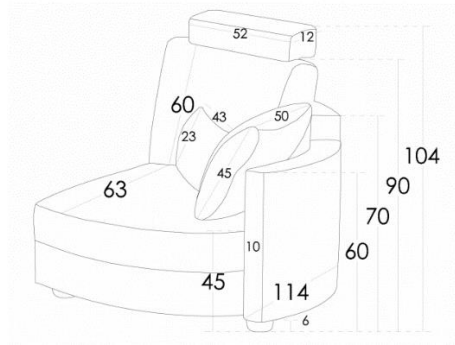

Old Trinity School, 6 Hawkins Lane, Burton-on-Trent, Staffordshire, DE14 1PT
Tel: 01283 509369
www.furnituremonkey.co.uk email: shop@furnituremonkey.co.uk