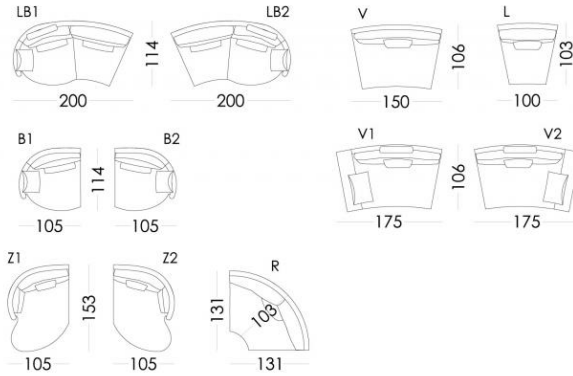

Old Trinity School, 6 Hawkins Lane, Burton-on-Trent, Staffordshire, DE14 1PT
Tel: 01283 509369
www.furnituremonkey.co.uk email: shop@furnituremonkey.co.uk