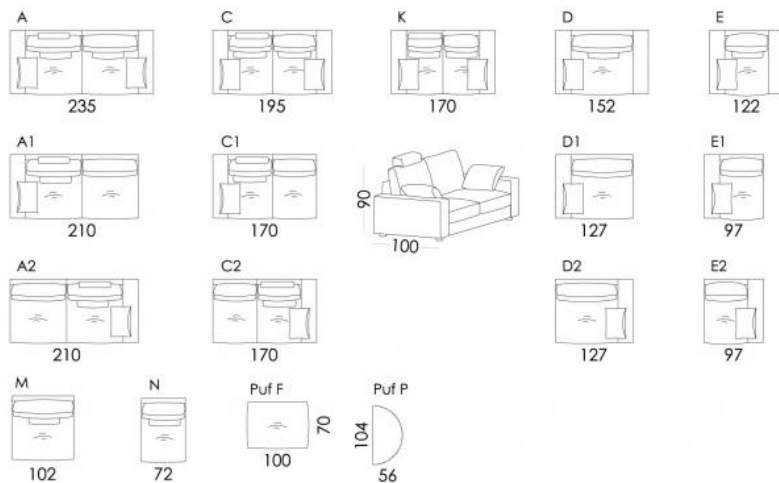

Old Trinity School, 6 Hawkins Lane, Burton-on-Trent, Staffordshire, DE14 1PT
Tel: 01283 509369
www.furnituremonkey.co.uk email: shop@furnituremonkey.co.uk