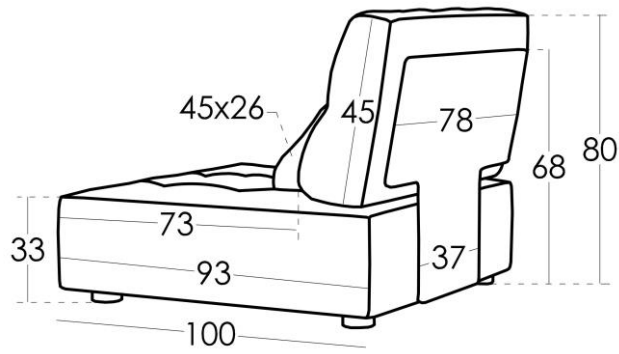

Old Trinity School, 6 Hawkins Lane, Burton-on-Trent, Staffordshire, DE14 1PT
Tel: 01283 509369
www.furnituremonkey.co.uk email: shop@furnituremonkey.co.uk