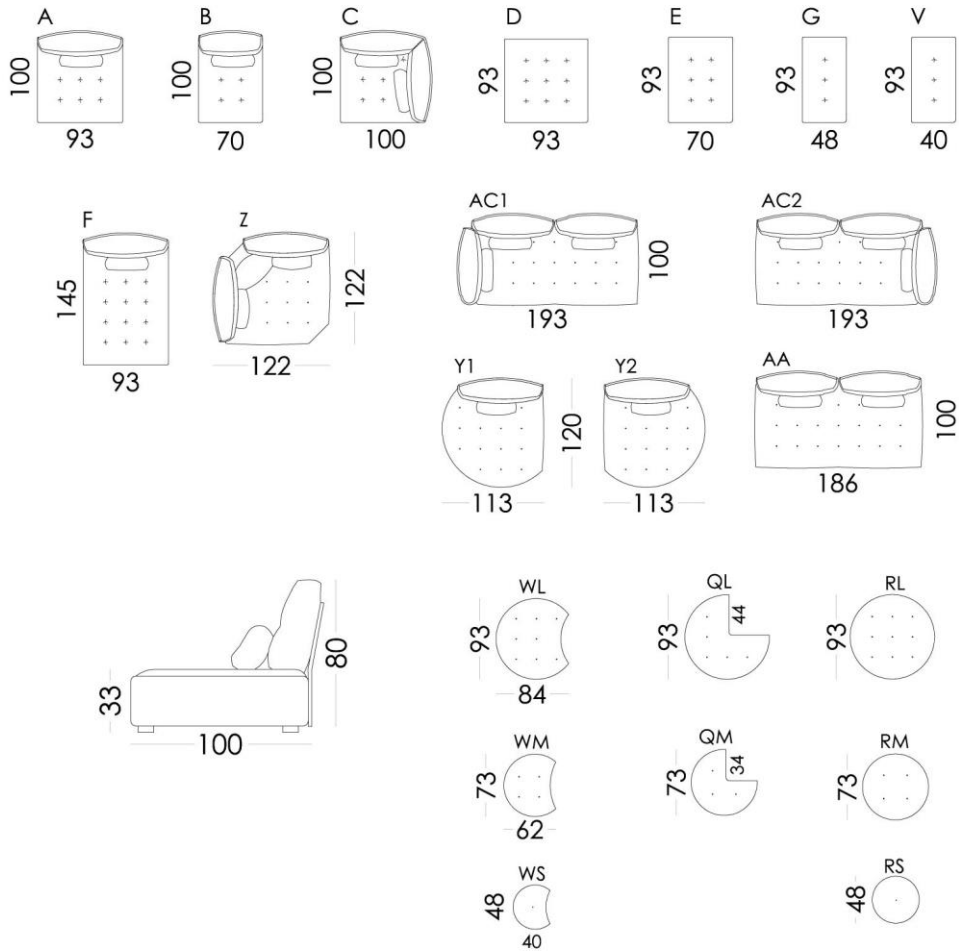

Old Trinity School, 6 Hawkins Lane, Burton-on-Trent, Staffordshire, DE14 1PT
Tel: 01283 509369
www.furnituremonkey.co.uk email: shop@furnituremonkey.co.uk