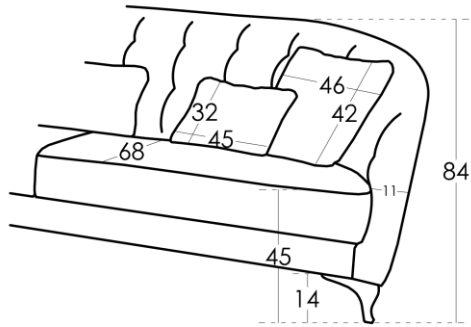

Old Trinity School, 6 Hawkins Lane, Burton-on-Trent, Staffordshire, DE14 1PT
Tel: 01283 509369
www.furnituremonkey.co.uk email: shop@furnituremonkey.co.uk