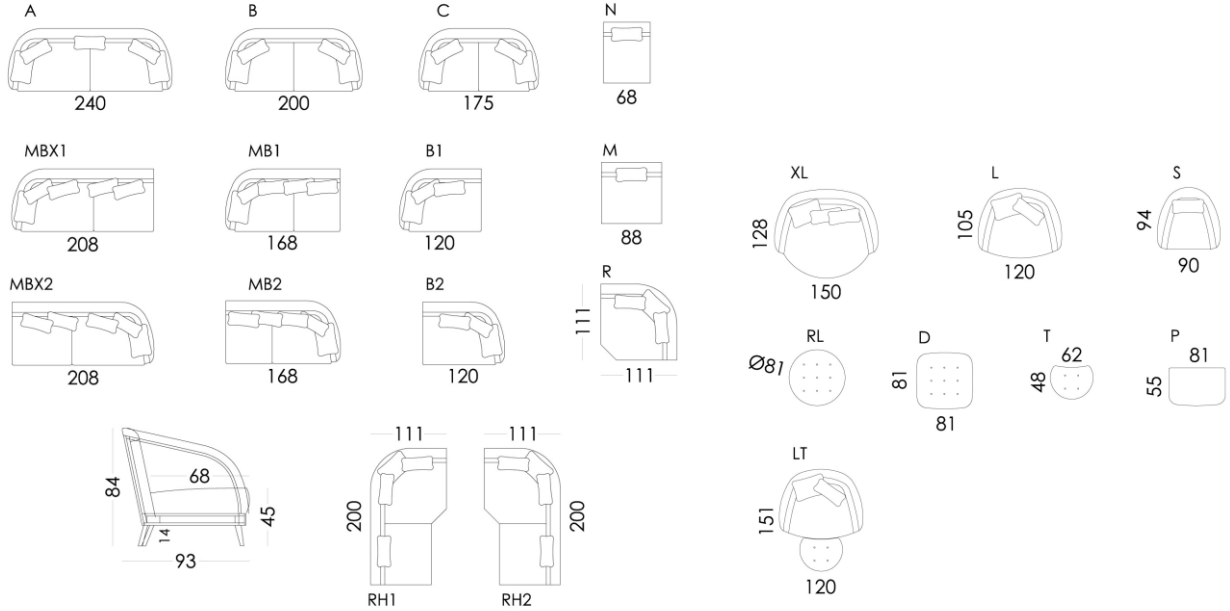

Old Trinity School, 6 Hawkins Lane, Burton-on-Trent, Staffordshire, DE14 1PT
Tel: 01283 509369
www.furnituremonkey.co.uk email: shop@furnituremonkey.co.uk