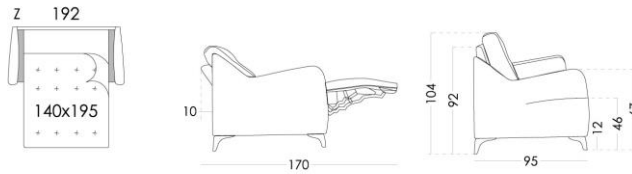

Old Trinity School, 6 Hawkins Lane, Burton-on-Trent, Staffordshire, DE14 1PT
Tel: 01283 509369
www.furnituremonkey.co.uk email: shop@furnituremonkey.co.uk