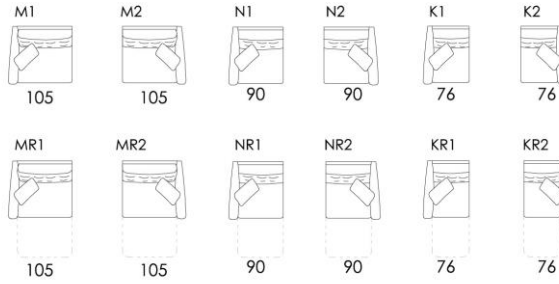

Old Trinity School, 6 Hawkins Lane, Burton-on-Trent, Staffordshire, DE14 1PT
Tel: 01283 509369
www.furnituremonkey.co.uk email: shop@furnituremonkey.co.uk