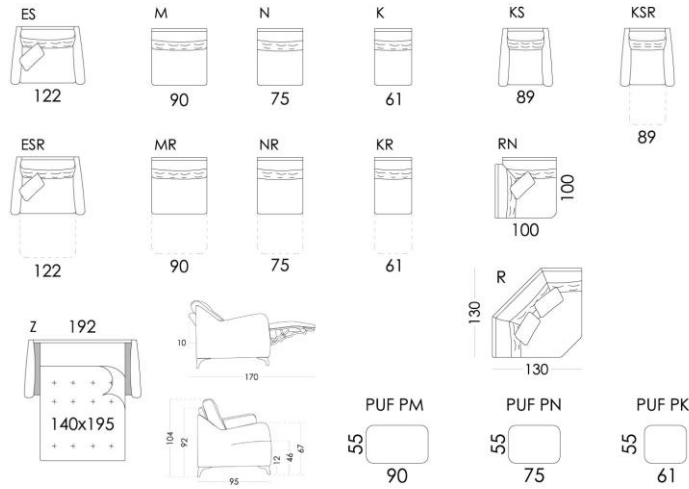

Old Trinity School, 6 Hawkins Lane, Burton-on-Trent, Staffordshire, DE14 1PT
Tel: 01283 509369
www.furnituremonkey.co.uk email: shop@furnituremonkey.co.uk