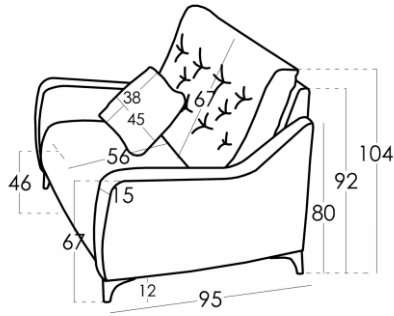

Old Trinity School, 6 Hawkins Lane, Burton-on-Trent, Staffordshire, DE14 1PT
Tel: 01283 509369
www.furnituremonkey.co.uk email: shop@furnituremonkey.co.uk