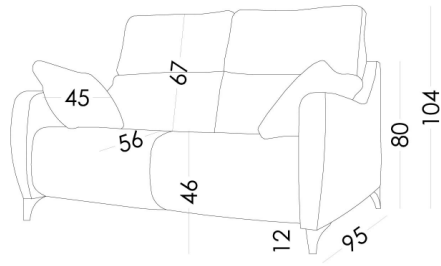

Old Trinity School, 6 Hawkins Lane, Burton-on-Trent, Staffordshire, DE14 1PT
Tel: 01283 509369
www.furnituremonkey.co.uk email: shop@furnituremonkey.co.uk