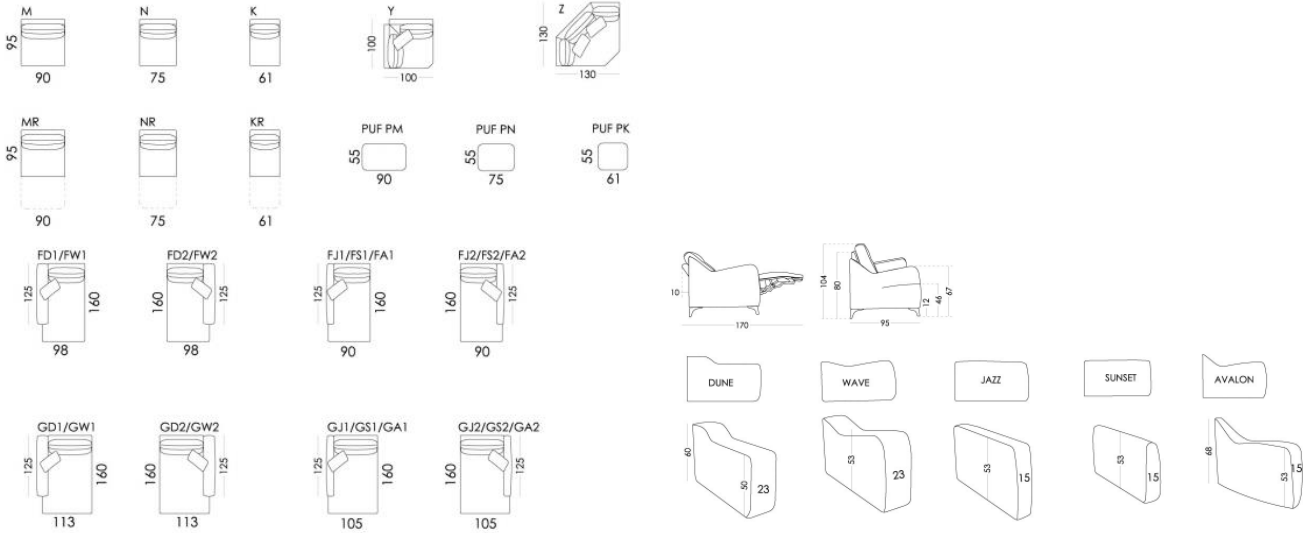

Old Trinity School, 6 Hawkins Lane, Burton-on-Trent, Staffordshire, DE14 1PT
Tel: 01283 509369
www.furnituremonkey.co.uk email: shop@furnituremonkey.co.uk