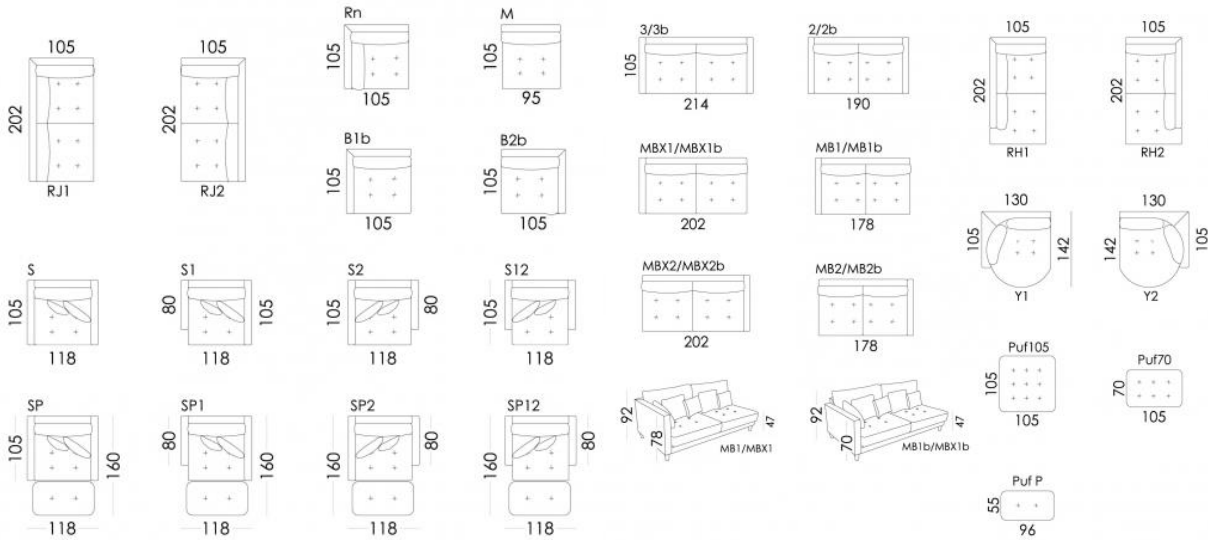

Old Trinity School, 6 Hawkins Lane, Burton-on-Trent, Staffordshire, DE14 1PT
Tel: 01283 509369
www.furnituremonkey.co.uk email: shop@furnituremonkey.co.uk