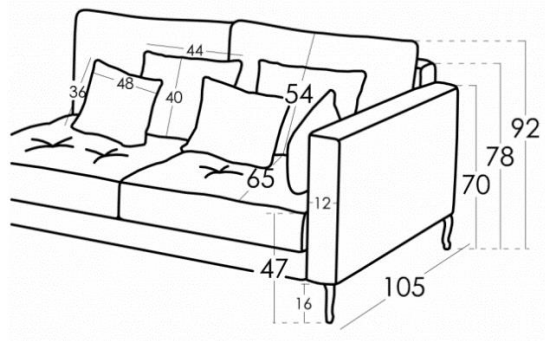

Old Trinity School, 6 Hawkins Lane, Burton-on-Trent, Staffordshire, DE14 1PT
Tel: 01283 509369
www.furnituremonkey.co.uk email: shop@furnituremonkey.co.uk