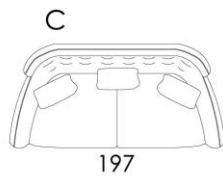

Old Trinity School, 6 Hawkins Lane, Burton-on-Trent, Staffordshire, DE14 1PT
Tel: 01283 509369
www.furnituremonkey.co.uk email: shop@furnituremonkey.co.uk