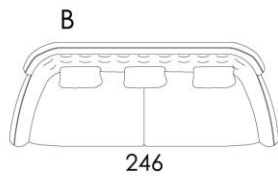

Old Trinity School, 6 Hawkins Lane, Burton-on-Trent, Staffordshire, DE14 1PT
Tel: 01283 509369
www.furnituremonkey.co.uk email: shop@furnituremonkey.co.uk