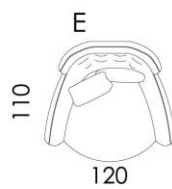

Old Trinity School, 6 Hawkins Lane, Burton-on-Trent, Staffordshire, DE14 1PT
Tel: 01283 509369
www.furnituremonkey.co.uk email: shop@furnituremonkey.co.uk