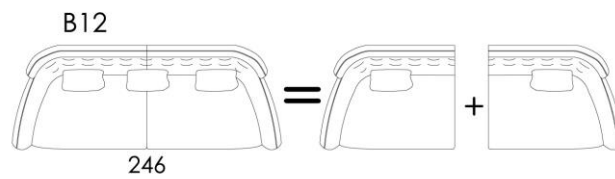

Old Trinity School, 6 Hawkins Lane, Burton-on-Trent, Staffordshire, DE14 1PT
Tel: 01283 509369
www.furnituremonkey.co.uk email: shop@furnituremonkey.co.uk