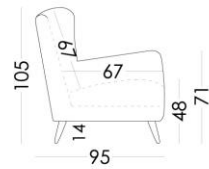

Simone

- Includes Scatters
- Height 101cm, Depth 95cm
- Natural Wood Leg as Standard – Walnut & Wengue Wood, Anthracite & Chrome Metal Leg Options

<u>Module</u>	<u>RRP</u>	<u>Our Price</u>
4 Seat Sofa B 246cm	£2488	£1990
4 Seat Sofa with Split B12	£2612	£2090
3 Seat Sofa C 197cm	£2282	£1826
You & Me E 120cm	£1324	£1059
Armchair K 95cm	£1196	£957
Lumbar Cushion JR 45cm x 32cm	£54	£43
Arm Cushion JZ 55cm x 50cm	£108	£87
Set of 2 Edged Arm Cushions 2-JZ	£163	£130
Set of 2 Lumbar Cushions JR2	£80	£64

*Simone has a daring design and a high back that offers an exceptionally comfortable upright sitting.*

Old Trinity School, 6 Hawkins Lane, Burton-on-Trent, Staffordshire, DE14 1PT

Tel: 01283 509369

[www.furnituremonkey.co.uk](http://www.furnituremonkey.co.uk) email: [shop@furnituremonkey.co.uk](mailto:shop@furnituremonkey.co.uk)