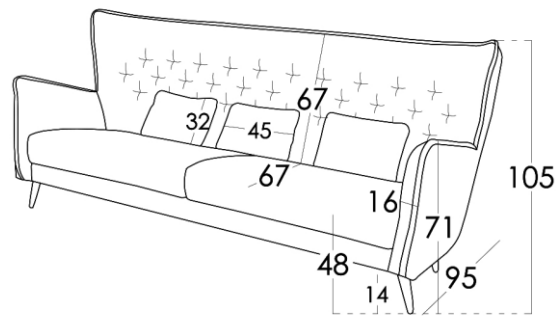

Old Trinity School, 6 Hawkins Lane, Burton-on-Trent, Staffordshire, DE14 1PT
Tel: 01283 509369
www.furnituremonkey.co.uk email: shop@furnituremonkey.co.uk